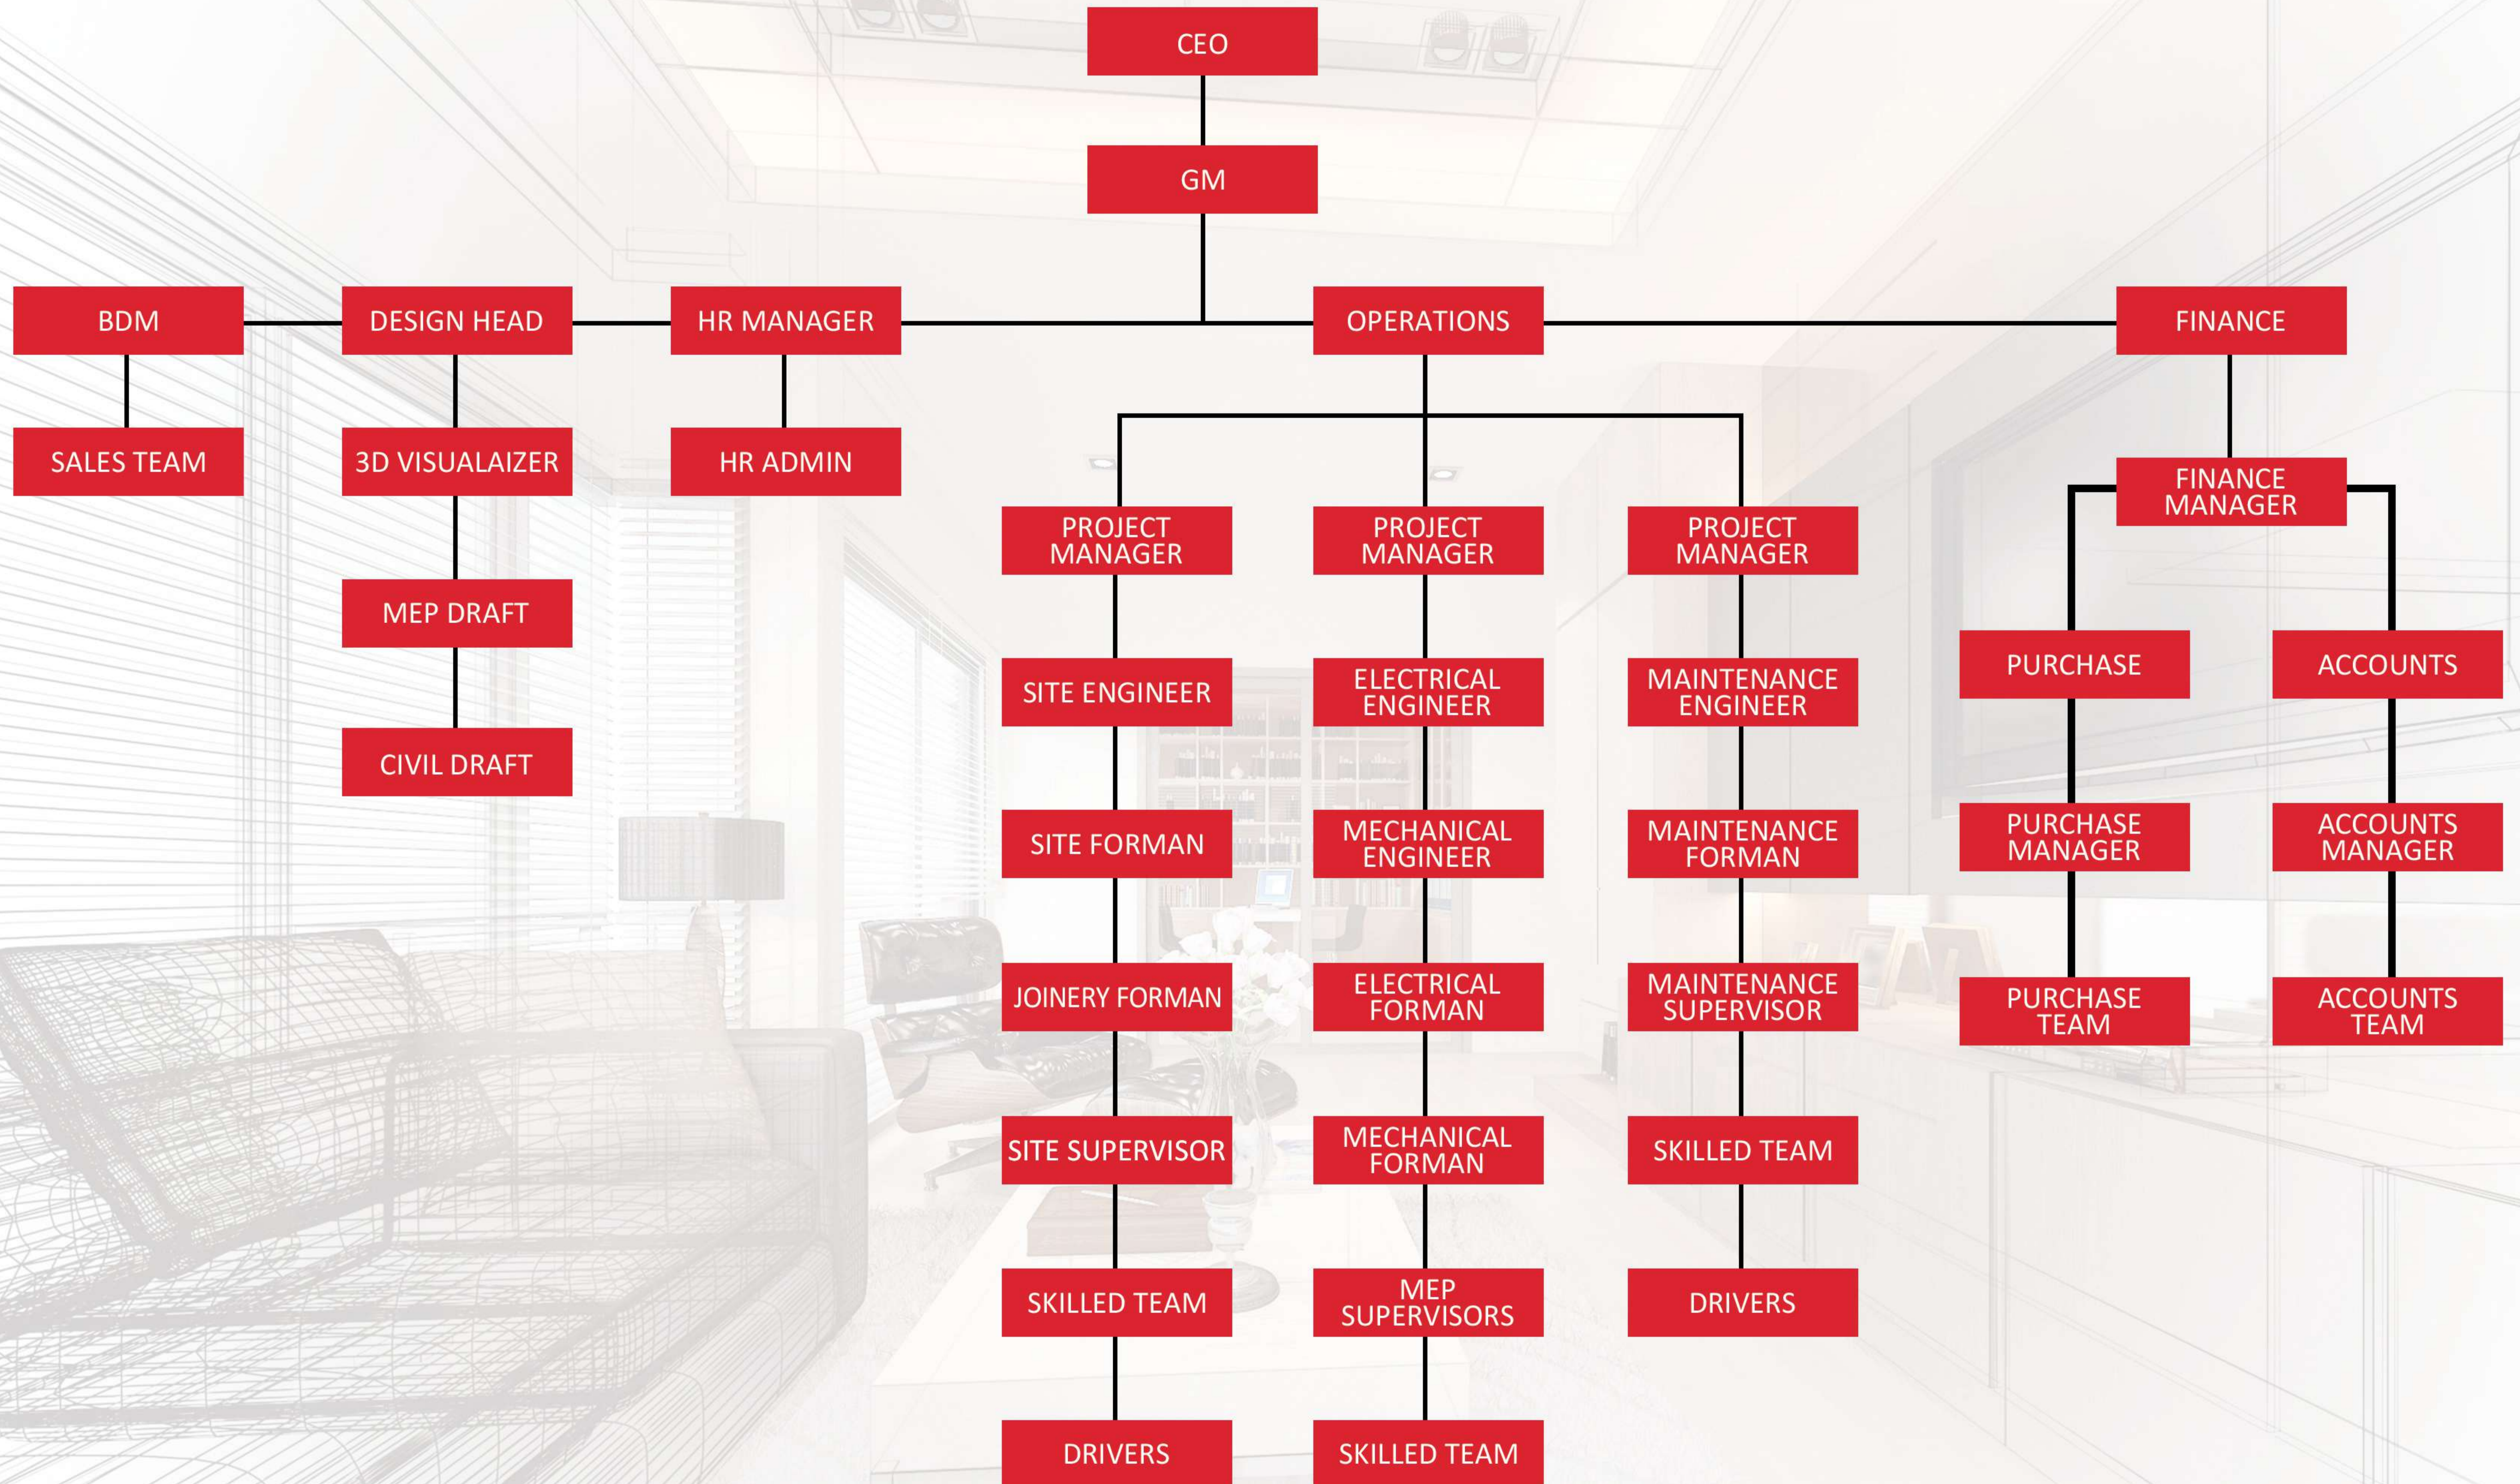

**AUTHORITY
APPROVALS**

TEAM STRUCTURE

SCOPE OF WORK

PLANNING & ESTIMATION OF PROJECTS

SUPPLY & INSTALLATION

SITE SUPERVISION

OWN LABOR FORCE

FULL OWN SITE COMMISSIONING