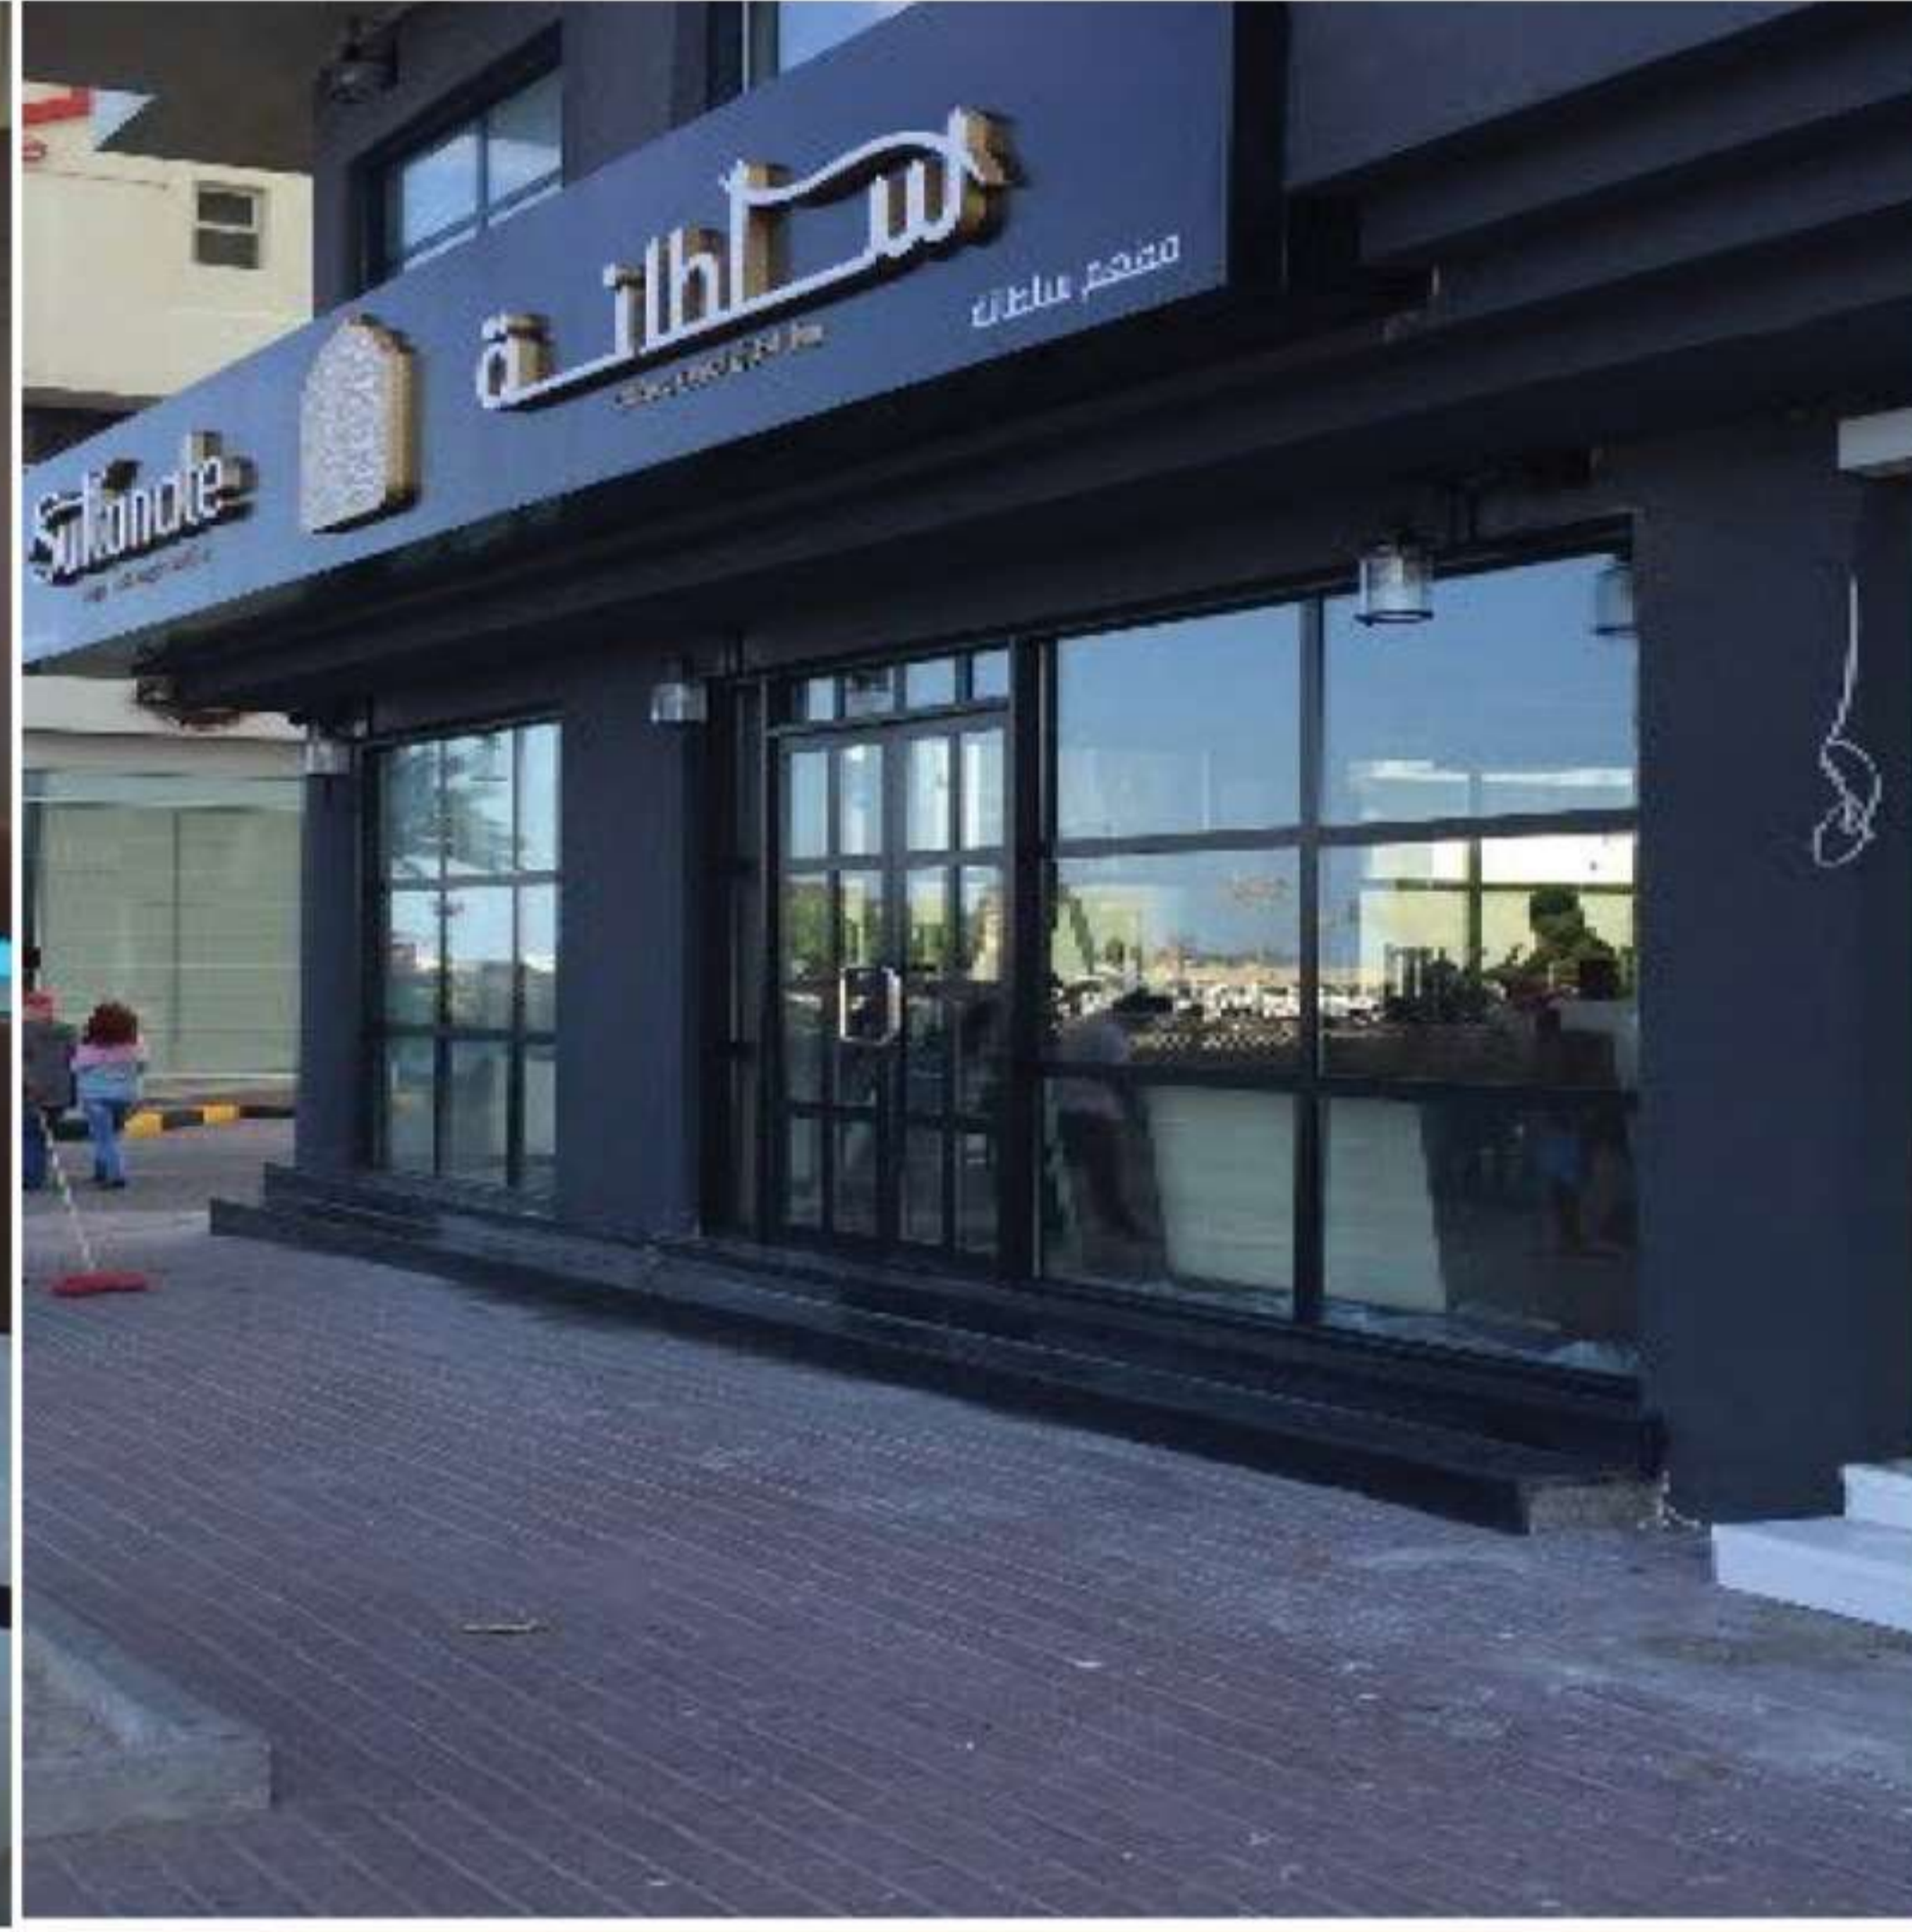

**Mantoushe
Labanese
fusion café
JLT,Dubai**

Sultanate
Restaurant
Corniche
Ajman

RETAIL

Royal
Enfield
Show room
Dubai

Bench
Shades
Sharjah

Sharaf Exchange Deira Dubai

Sharaf Exchange
Grand city
Dubai

شرفا للصرافة (ش.ذ.م.م) (م.ر.ع)