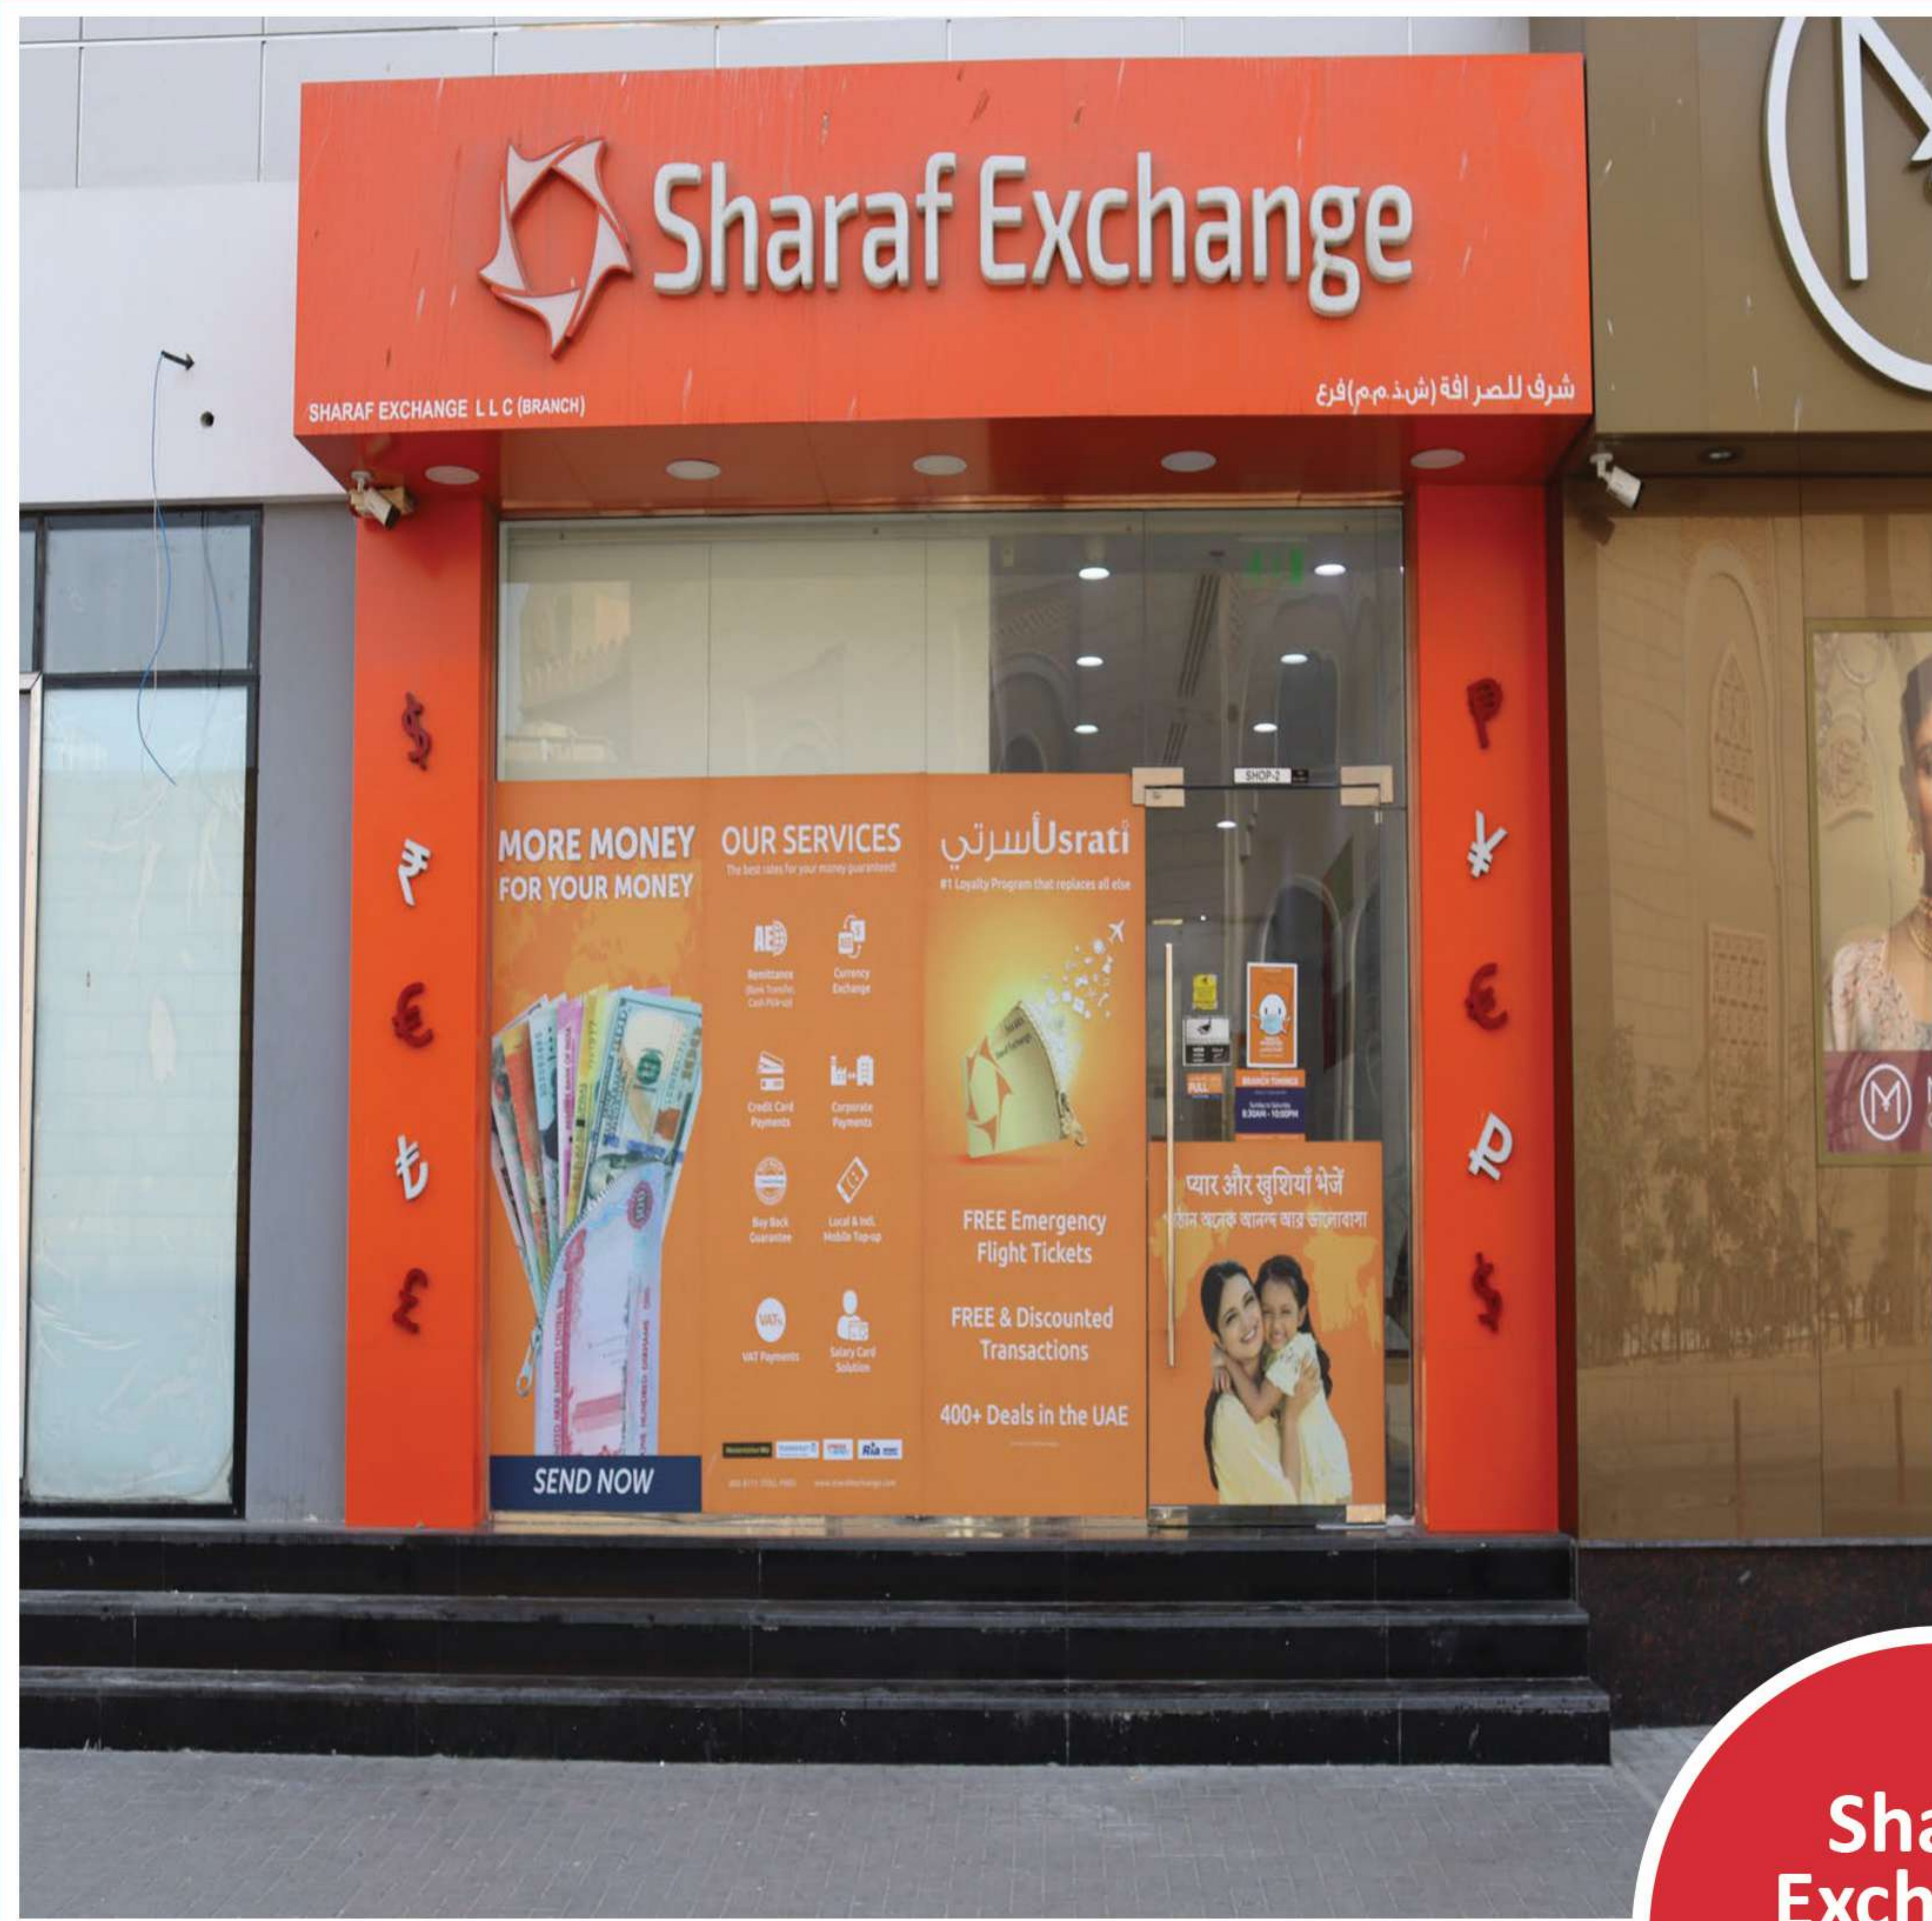

**Mantoushe
Labanese
fusion café
JLT,Dubai**

Sultanate
Restaurant
Corniche
Ajman

RETAIL

Royal
Enfield
Show room
Dubai

Bench
Shades
Sharjah

Sharaf Exchange Deira Dubai

Sharaf Exchange
Grand city
Dubai

شرفا للصرافة (ش.ذ.م.م) (م.ر.ع)